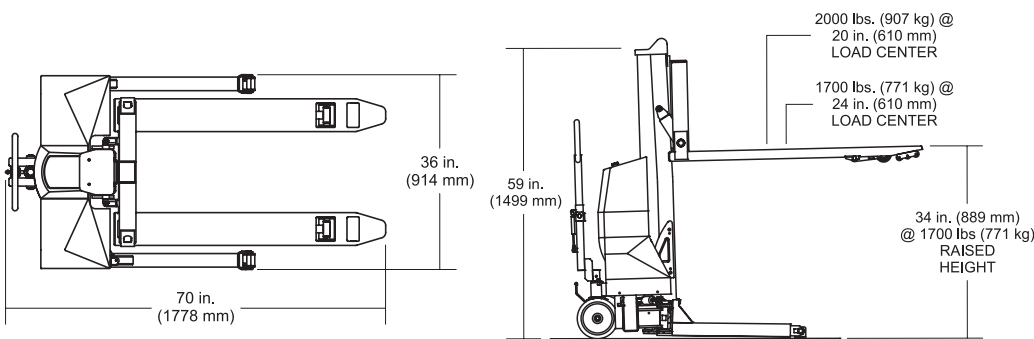

Experience Industry's
"Best Engineered"
Ergonomic Equipment

Working Harder To Make Your Job Easier

UniLift

| Model | Pallet Jack Mode Capacity | High Lift Mode Capacity 20" Load Center | High Lift Mode Capacity 24" Load Center | Approximate Shipping Weight |
|--------|---------------------------|--|--|--------------------------------|
| UNI-20 | 2,000 lbs. | 2,000 lbs. | 1,700 lbs. | 750 lbs. |

UNI-20 (pallet jack mode)

UNI-20 (high lift mode)

Standard Features

- Can be used with standard GMA pallets, 48" x 40" CHEP pallets and/or skids
- Dual-purpose product allows for both transport and load lifting
- Handles and steers like a standard pallet jack
- Lifting fork height up to 36"
- Lift cap. up to 2000# (see chart)
- Multi-roller fork entry system for easy pallet entry and exit
- Foot brake on steering wheels
- On-board, automatic battery charger
- Efficient 24 VDC battery system powers lift operation
- Electro-mechanical outrigger actuation with position sensors
- Electronic operator console with "raise and lower" buttons, dual function key /battery disconnect switch, outrigger position LED's, charger status and battery condition LED's
- 8" diameter polyurethane steering wheels
- 3" diameter polyurethane load wheels
- Durable powder coated finish