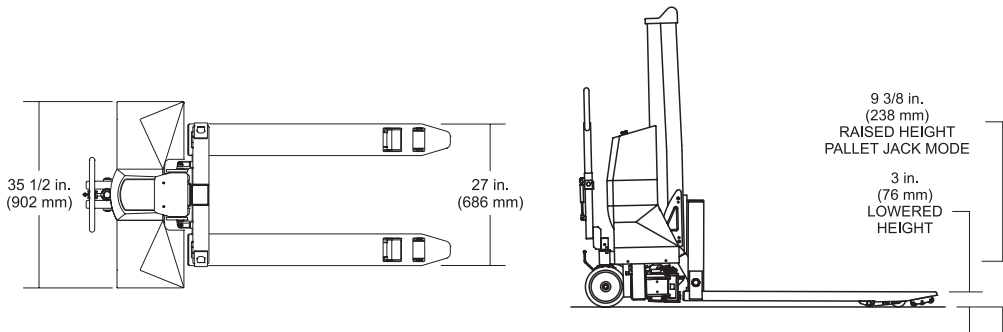

Experience Industry's
"Best Engineered"
Ergonomic Equipment

Working Harder To Make Your Job Easier

UniLift

| Model | Pallet Jack Mode Capacity | High Lift Mode Capacity 20" Load Center | High Lift Mode Capacity 24" Load Center | Approximate Shipping Weight |
|--------|---------------------------|--|--|--------------------------------|
| UNI-20 | 2,000 lbs. | 2,000 lbs. | 1,700 lbs. | 750 lbs. |

UNI-20 (pallet jack mode)

UNI-20 (high lift mode)

Standard Features

- Can be used with standard GMA pallets, 48" x 40" CHEP pallets and/or skids
- Dual-purpose product allows for both transport and load lifting
- Handles and steers like a standard pallet jack
- Lifting fork height up to 36"
- Lift cap. up to 2000# (see chart)
- Multi-roller fork entry system for easy pallet entry and exit
- Foot brake on steering wheels
- On-board, automatic battery charger
- Efficient 24 VDC battery system powers lift operation
- Electro-mechanical outrigger actuation with position sensors
- Electronic operator console with "raise and lower" buttons, dual function key /battery disconnect switch, outrigger position LED's, charger status and battery condition LED's
- 8" diameter polyurethane steering wheels
- 3" diameter polyurethane load wheels
- Durable powder coated finish